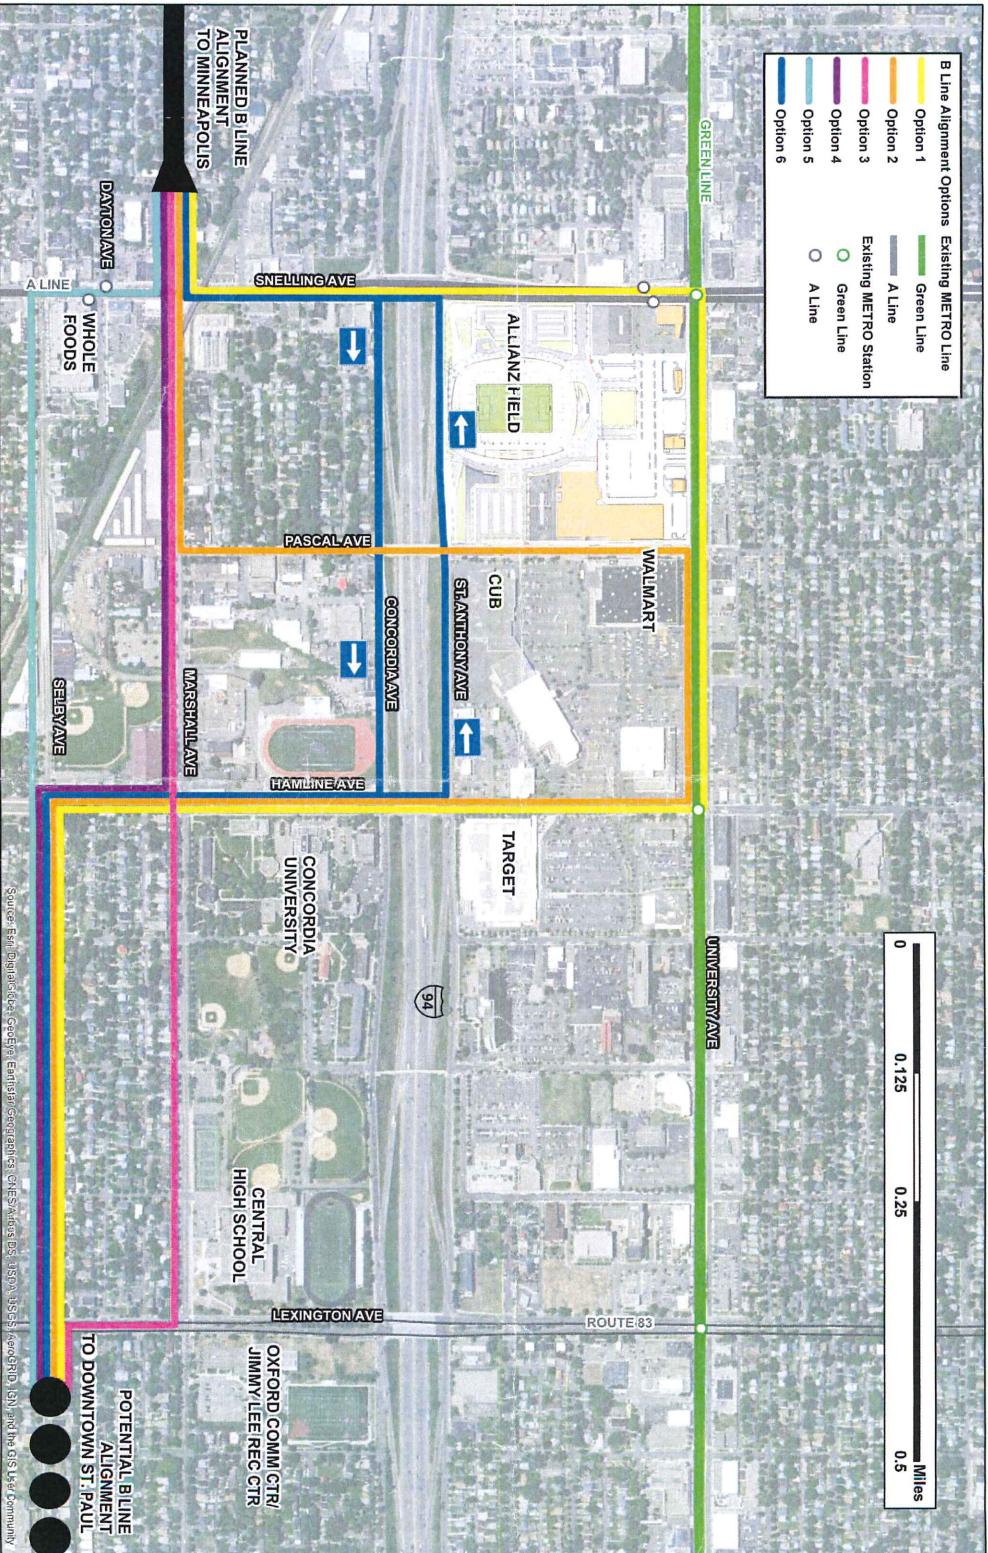

Potential Downtown St. Paul B Line Routing: Options Between Snelling Ave and Lexington Ave

metrotransit.org/B-Line-Project

B Line